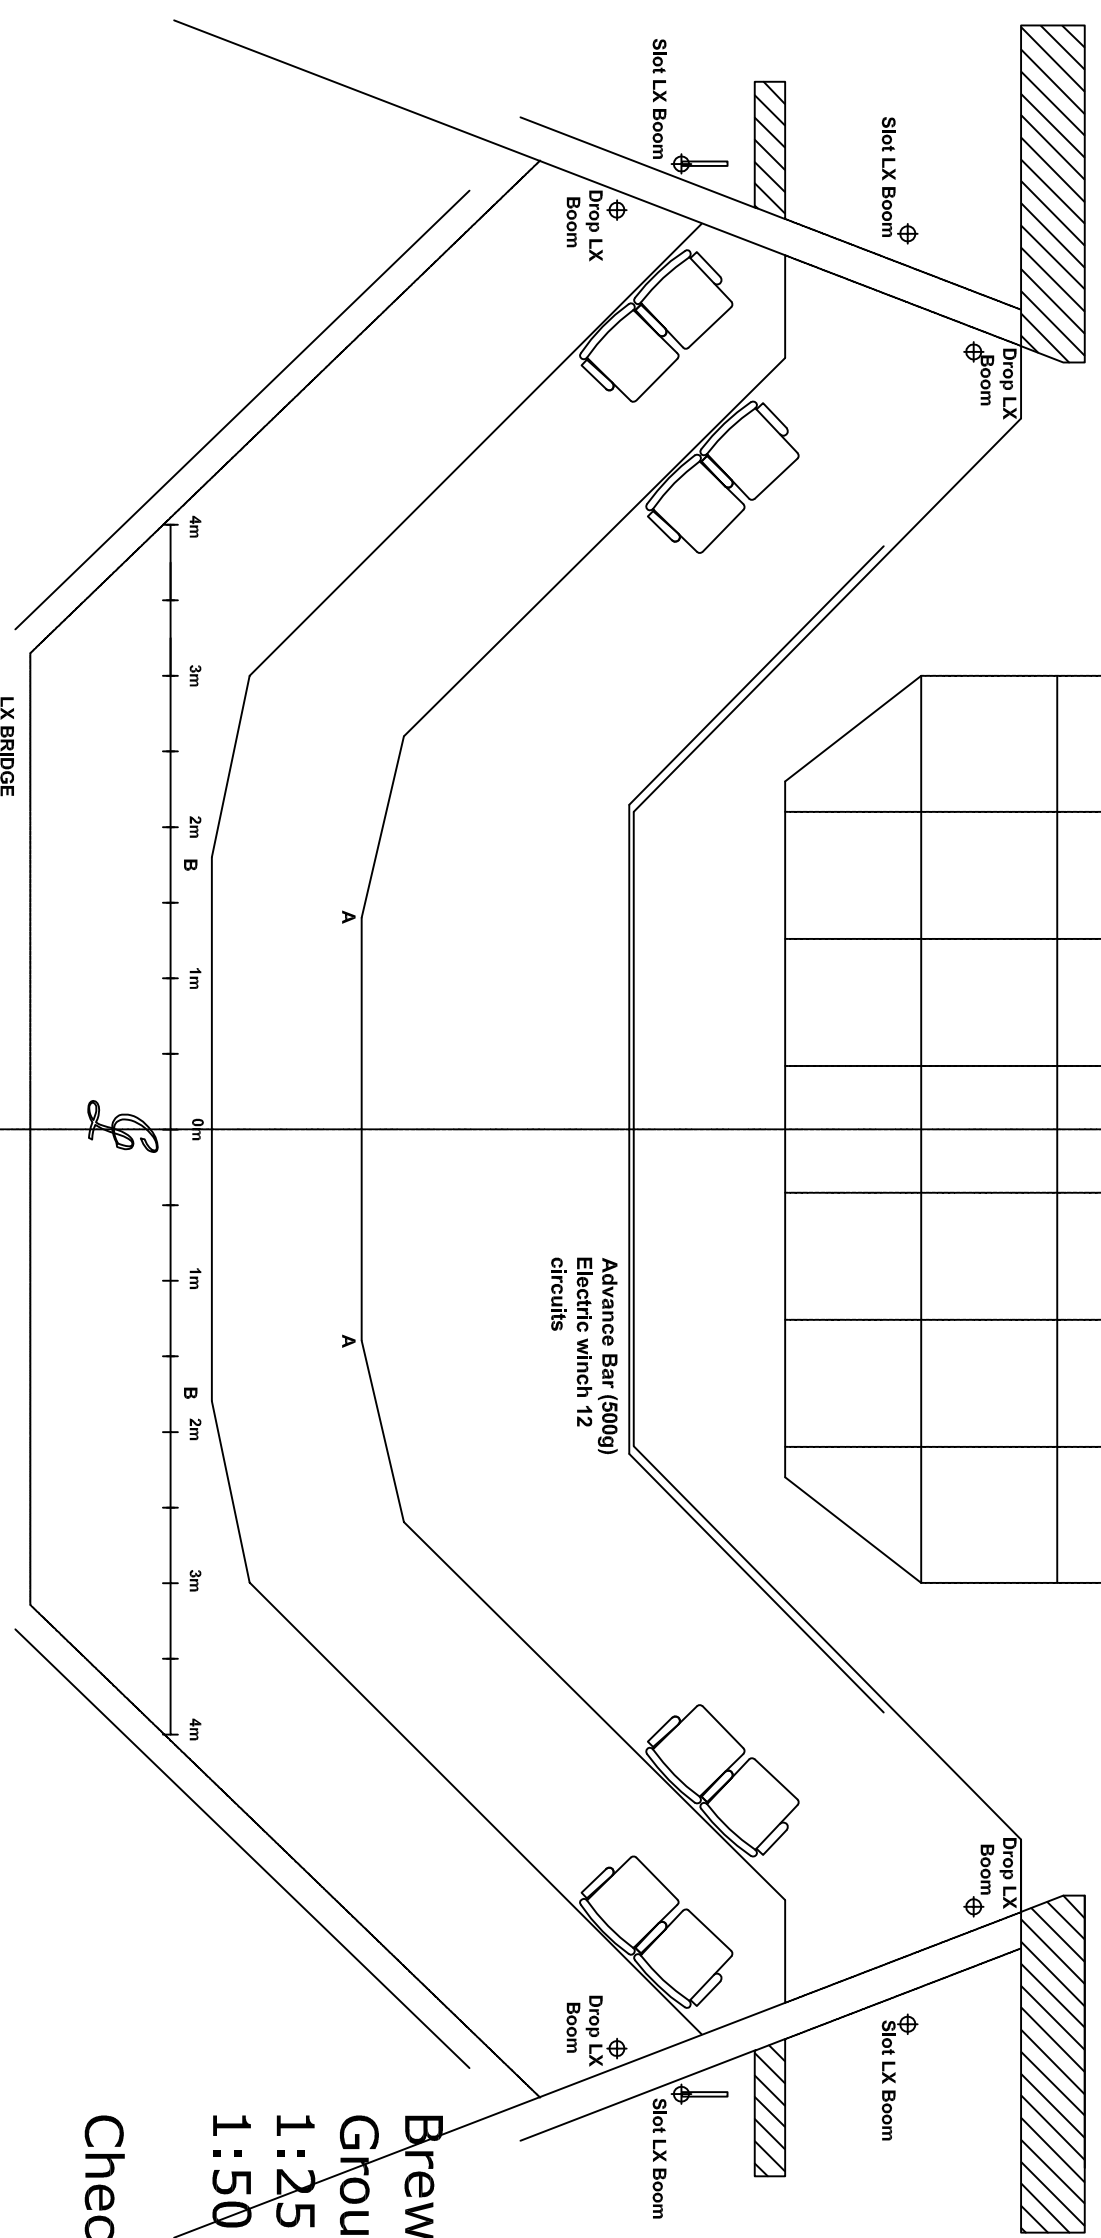

— Hemp 8 (100kg) 4-line set
 — Hemp 7 (100kg) 4-line set

— LX 4 (500g) Electric winch 18 circuits
 — Hemp 6 (100kg) 4-line set

— Hemp 5 (100kg) 4-line set

— LX 3 (500g) Electric winch 12 circi

— Hemp 4 (100kg) 4-line set
 — Tab Track permanently rigged

— Hemp 3 (100kg)

— LX 2 (500g) Electric winch 18 circi
 — Hemp 2 (100kg) Flour

— Hemp 1 (100kg) 4-line set

— LX 1 (250g) Electric winch 12 circi

Up/Down Bar (500g)
 Electric winch

Up/Down Bar (500g)
 Electric winch

Brewhouse Theatre - Taunton
Ground Plan
 1:25 on A1
 1:50 on A3

Check all dimensions on site